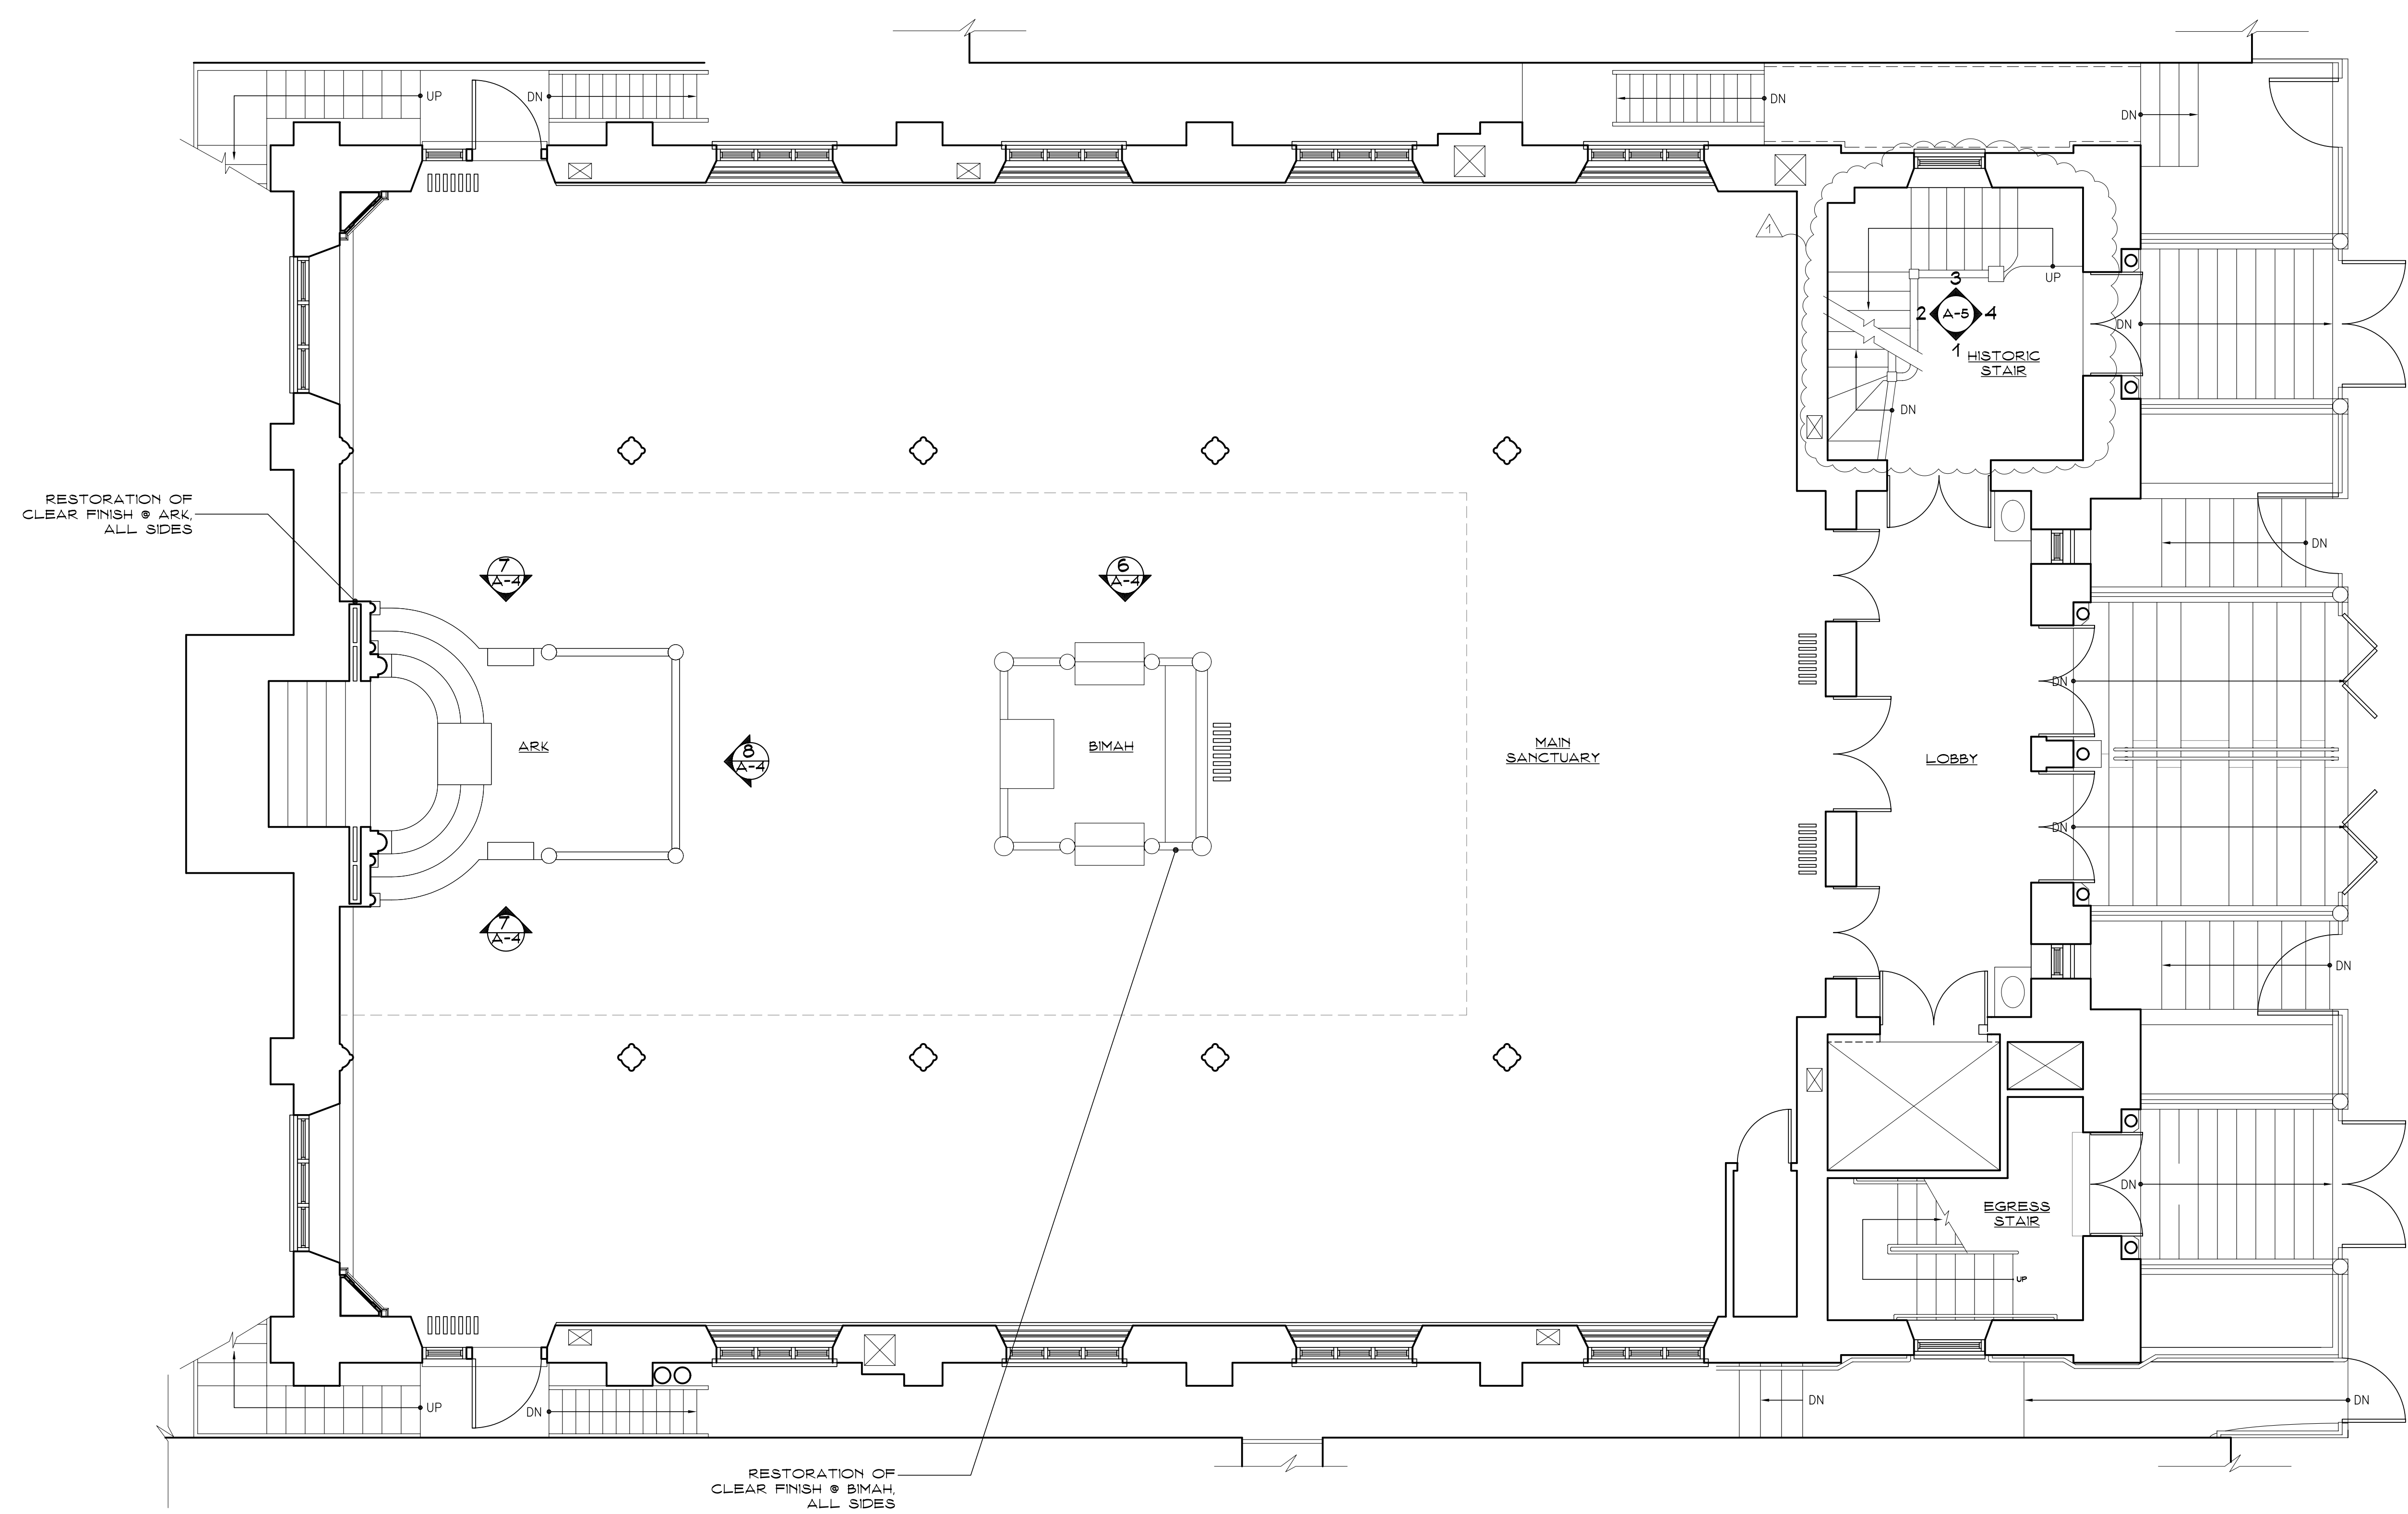

Eldridge Street Synagogue

Interior Restoration & Faux Finishes

Eldridge Street Project
12 Eldridge Street
New York, NY 10002

ISSUED FOR BID

ADDENDUM 1	09/10/07
ISSUED FOR BID	08/23/07
ISSUED FOR LMDG REVIEW	08/20/07
Issue/Revision	Date

Date
August 20, 2007

Sheet Title
Main Floor Plan

Drawing No.
A-2

SCALE: 1/4" = 1'-0"

1

CLEAR FINISH TO INCLUDE ENTIRE WOOD ELEMENT

H:\Eldridge Street Project\3344\Drawings\Faux Finishing\07 Files\A03-A-2.dwg, Sep 12, 2007 - 8:09pm