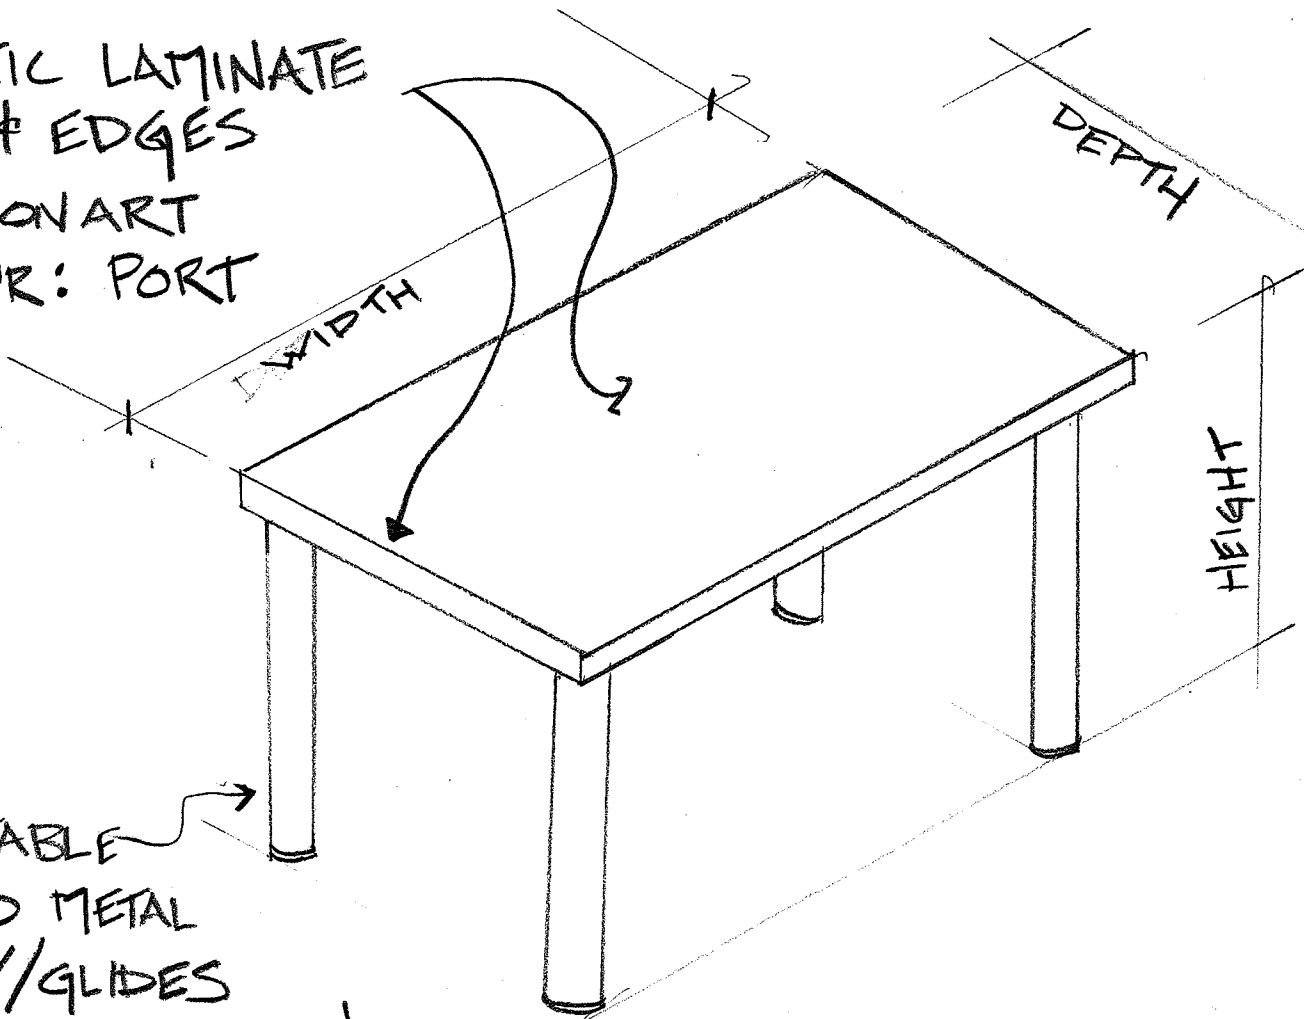

LEE: SKETCH - PLASTIC LAMINATE DESK

PLASTIC LAMINATE
TOP & EDGES
WILSONART
COLOR: PORT

ADJUSTABLE
PAINTED METAL
LEG W/GLIDES
(FINISH COLOR: WHITE)

HEIGHT TO ADJUST
BETWEEN 34" AND 29"

$\frac{3}{4}$ " PLYWOOD
CORE W/
W/BUILT UP
EDGE

TYPICAL
SECTION

DATE: JUNE 1, 2010

SCALE: NOT TO SCALE